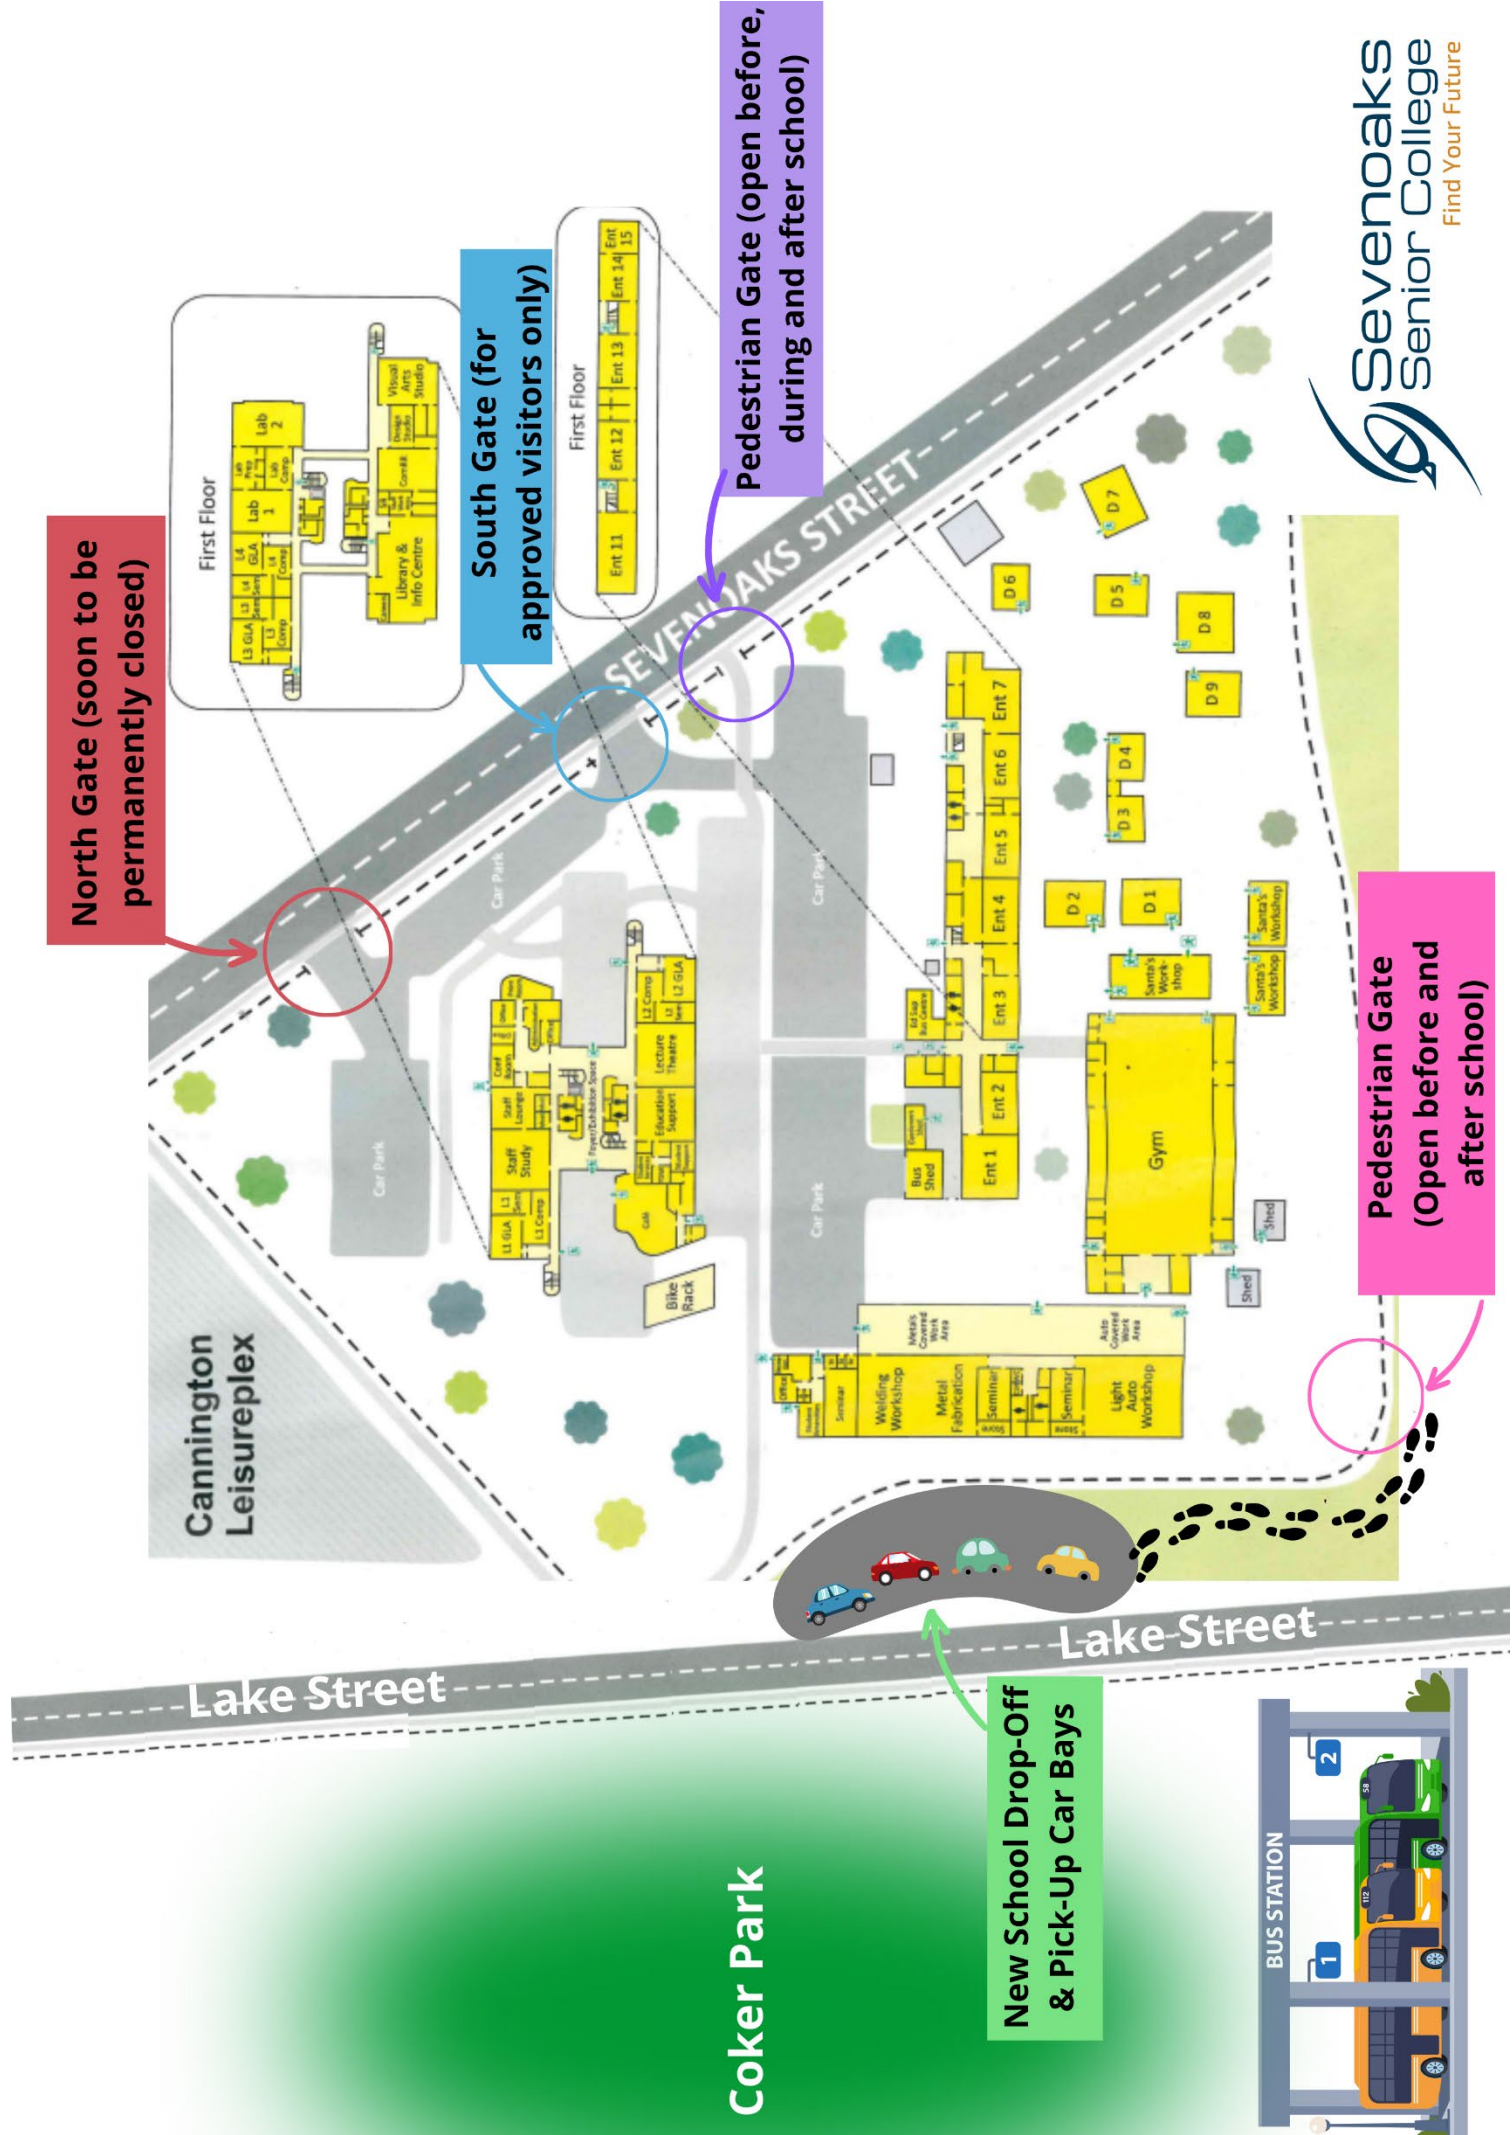

**RE: CHANGES TO COLLEGE ACCESS**

Signage is up for our new designated school pick up and drop off zone on Lake Street!

There are now 6 drop off and pick up bays available for our school community.

Students who are taking the bus to school or being dropped off must enter the College through the gate located behind the gym. Please note there will be no vehicle access to the College off Sevenoaks Street from the 26th February onwards.

Parents are encouraged to start dropping off and picking up students from Lake Street over the next couple of weeks as boom gates at the front of the College will soon be operational.

Please see the map attached for more information.

Regards,

Dr Karen Read  
Principal

North Gate (soon to be permanently closed)

South Gate (for approved visitors only)

Pedestrian Gate (open before, during and after school)

Pedestrian Gate (Open before and after school)

New School Drop-Off & Pick-Up Car Bays

Coker Park