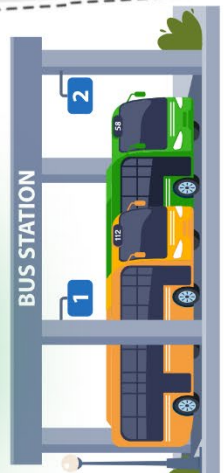

North Gate (soon to be permanently closed)

South Gate (for approved visitors only)

Pedestrian Gate (open before, during and after school)

Pedestrian Gate (Open before and after school)

New School Drop-Off & Pick-Up Car Bays

Coker Park